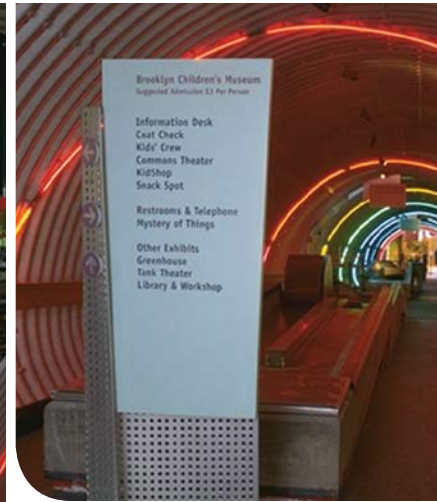

Project Profile

A Brooklyn Landmark

This complete interior and exterior signage project, designed by Russell Design Associates, was a great Brooklyn success story, for both VGS and the children.

25 feet high exterior identification signs announce the museum, while neon, custom perforated steel directories and multi-colored and curved dimensional lettering create interior signage excitement.

DESIGN: RUSSELL DESIGN ASSOCIATES

Visual Graphic Systems Inc.

330 Washington Ave t 800 203 0301
Carlstadt, NJ 07072 f 201 528 0890
www.vgsonline.com e info@vgs-inc.com

Think.
Create.
Experience.